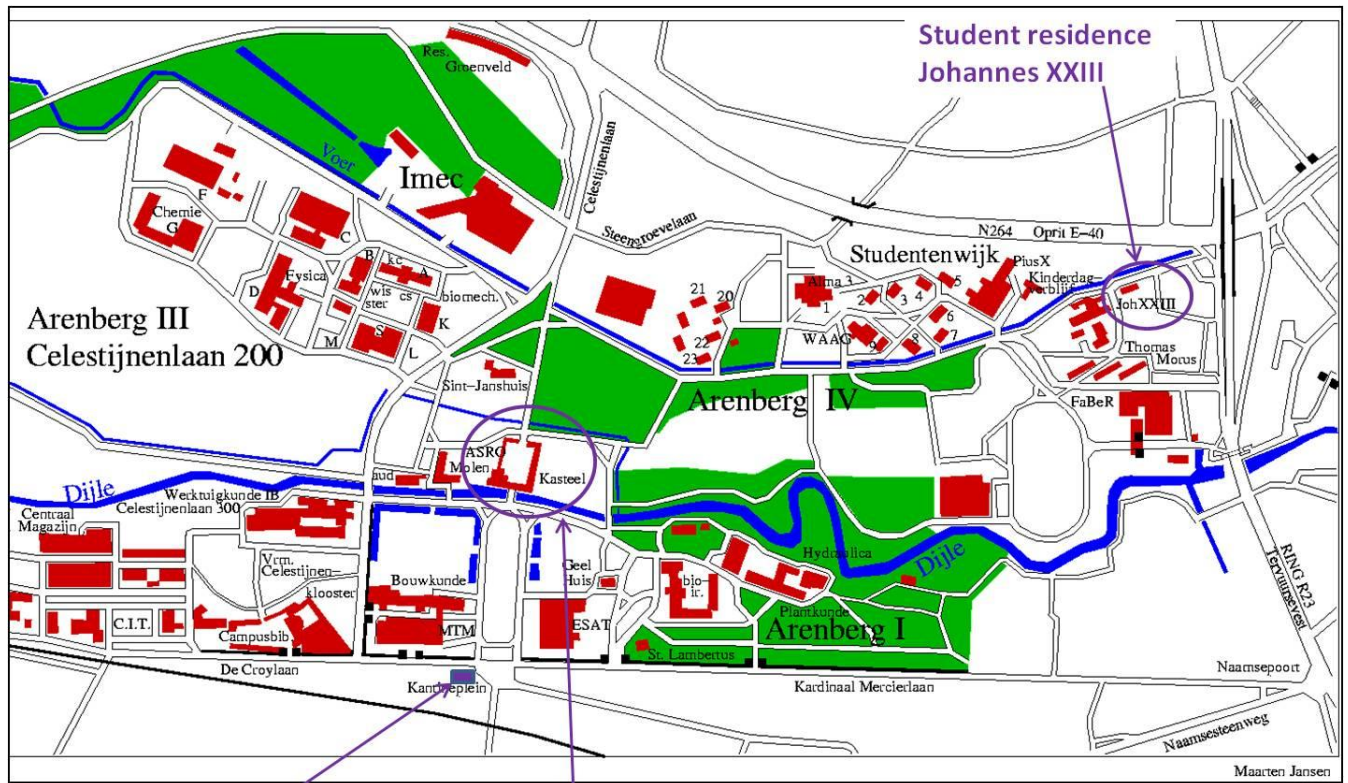

How to get to the Summer School student accommodation

The rooms reserved for the summer school students are located at the student residency **Johannes XXIII, Tervuursevest 141, B-3001 Leuven**, on walking distance from the venue where the summer school takes place. Breakfast will be provided at a student restaurant nearby. Coming from the Leuven Railway Station, you can reach the student residency by bus.

How to get to the Summer School venue: Arenberg Castle, Heverlee

Address:

Kasteelpark Arenberg 1, Heverlee 3001

The lectures will be held in the Auditorium of the Castle, located within walking distance from the student residence. Please follow the map below to get there.

Campus Arenberg Map

Arenberg Castel

Hotel Lodge

<http://www.lodge-hotels.be/lodge/hotelheverlee.jsp>